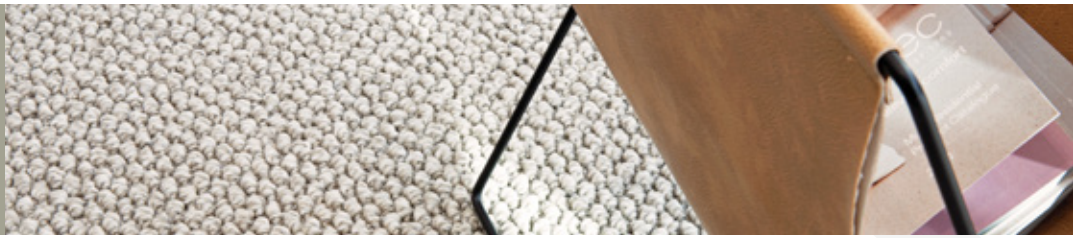

Features and Benefits

Modern aesthetic.

Dolomites presents a stylish combination of chic heathered colours and chunky textures, making it the perfect foundation for contemporary interiors.

Colourfast and made to last.

Designed to retain its aesthetic appeal for years to come, Dolomites' colours will not rub off or bleed, and strongly resist fading from sunlight and general wear.

Budget Friendly Carpet

Ideal for new homeowners, rentals and builders.

Dolomites | Specifications

Description
Pile Content
Gauge
Width

Textured Tufted Loop Pile
100% Solution Dyed Polyester
3/16th
366cm

Primary Backing
Secondary Backing
Traffic Class

Woven polypropylene
Blue Stripe Synthetic backing

Durability

Easy to Care

Pet Friendly

Track Resistant

Solid shade carpets may exhibit colour streaking. Tufting of this carpet may incur **shift lines** across the width of the carpet. This is not a manufacturing fault and will not affect the performance of this carpet. **Dye batch colour variations** may occur from batch to batch. **Patterned carpets** with directional designs may be subject to pattern distortion. Exact pattern match cannot be guaranteed.