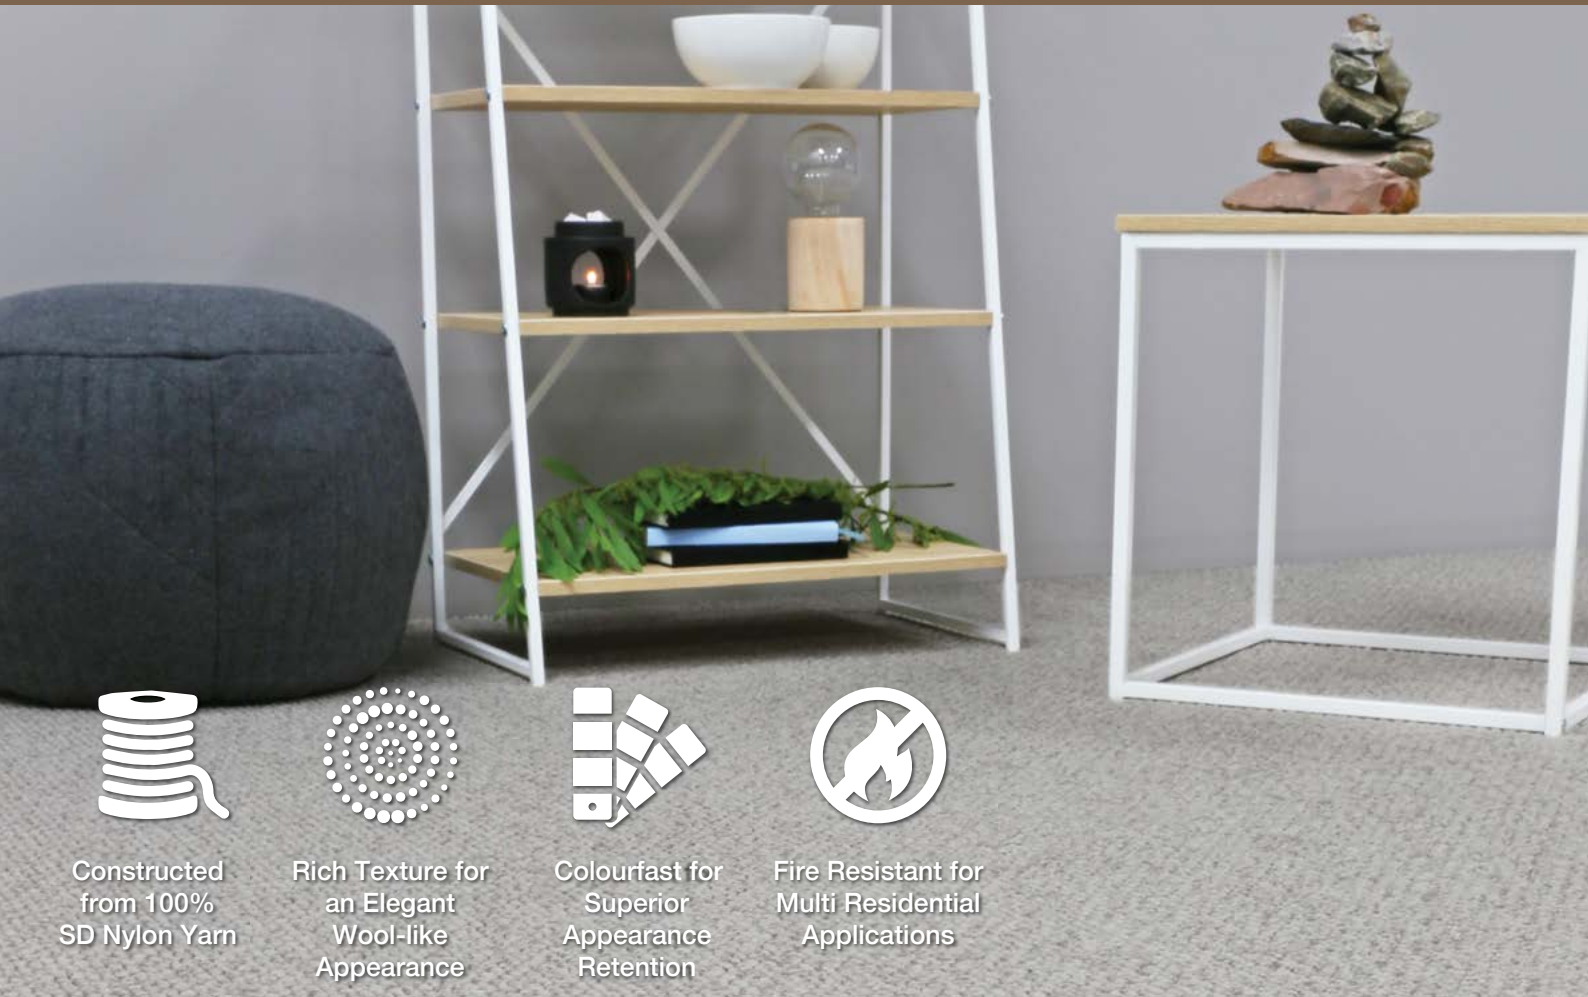

Andes Peak

Solution Dyed Nylon Carpet

Constructed from 100% SD Nylon Yarn

Rich Texture for an Elegant Wool-like Appearance

Colourfast for Superior Appearance Retention

Fire Resistant for Multi Residential Applications

Guarantee

COLOURFAST
15 Years

Guarantee

RESIDENTIAL
Extra Heavy Duty

Features and Benefits

A touch of wool-like class.

Andes Peak provides an outstanding combination of high-specification quality and affordability, with a rich texture and subtle heather that strongly, and beautifully, resembles wool.

Durable luxury.

Although providing a welcome sense of luxury in bedrooms and living areas, Andes Peak remains extremely durable to abrasion and flattening. Rated extra heavy duty for residential applications, it will also cope well in highly active areas, such as hallways and rumpus rooms.

Stylish simplicity.

Andes Peak's neutral, organic colour palette provides a fantastically flexible foundation for a wide range of modern interior design themes and furnishings.

Colourfast and made to last.